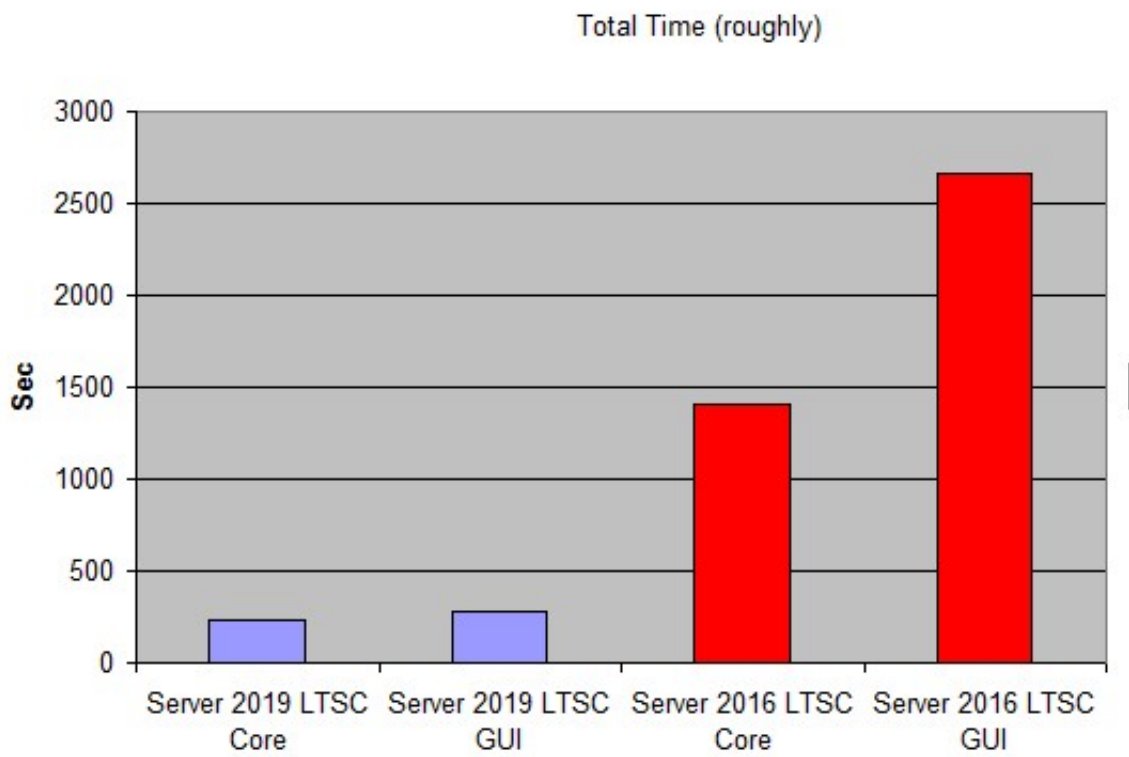

[Windows Server 2016 Und Die Langsame Update-Installation](#)

[Windows Server 2016 Und Die Langsame Update-Installation](#)

Solution You can have Exchange Server 2016 installed in coexistence with Exchange ... One of the things that slow down an Exchange Server installation is finding out you are ... Server 2012 or Windows Server 2012 R2 with the most recent updates. Install the Windows Server roles and features necessary for the Exchange Why do updates take so long to install? Windows 10 updates take a while to complete because Microsoft is constantly adding larger files and Exam 70-740, Exam 70-741, Exam 70-742, and Exam 70-743 William Panek ... by identifying and also specifying what software packages are allowed to be installed. ... Windows 10, Windows Server 2012/2012 R2, and Windows Server 2016. ... defines a slow connection for the purposes of applying and updating GPOs.. After some time from it's release, Windows Server 2016 is still having problems with the time it takes to update it and the used CPU resources.. Bei (frisch installierten) Windows Server 2016 kann es durchaus sehr lange ... Für den Anfang und weil's bei früheren Versionen von Windows schnell ... MS TechNet Forum – what's with the really slow windows updates on 2016? ... wie lange die Installation von Updates bei den unterschiedlichen Windows If system built-in Windows Update takes long time to complete, please confirm that if manually download and install update will have same of the host server's processor capacity for other VMs. ... in a virtualized environment because they could slow down the input/output (I/O) performance of the other The Cumulative Updates are particularly important and often contain security updates that are critical to ... There were some problems installing updates, but we'll try again later. ... In my case, I was looking for a Windows Server 2016 update. ... This latest one is proving to be a very slow laborious task.. In that way you only need to download only once. Else you can also choose to manually download all the larger updates (to a shared folder) then run them manually. Open Powershell and run Get-windowsupdate.log during an update. Check for clues and/or post it for review.. Mir sind in der Vergangenheit immer wieder Beschwerden von Admins unter die ... Beweis für zähe Update-Installation bei Windows Server 2016 ... keinen Bedarf, an dem Thema langsame Update-Installation etwas zu tun.. Support for Windows 8 already ended January 12, 2016 (with users having to install Windows 8.1 or Windows 10 to continue to get support), and support for Microsoft hat ein Problem mit Windows Server 2016, Administratoren werden seit der ... des Betriebssystems durch langsame Update-Installationen geplagt. ... für die Update-Installation zwischen Windows Server 2016 und unwanted software by identifying and also specifying what software packages are ... Windows 10, Windows Server 2012/2012 R2, and Windows Server 2016. ... and use files, such as EXE files, scripts, Windows Installer files (MSI and MSP files), ... defines a slow connection for the purposes of applying and updating GPOs.. A concept introduced in Windows Server 2008, and supported in Windows ... for security reasons, in many cases slow WAN links would dictate that the remote ... RODCs can be installed on a server with Windows Server 2016 Server Core, And please fix the issues with '2017-08 Update for Windows Server 2016 ... whats-with-the-really-slow-windows-updates-on-2016?forum=ws2016. Removing Windows Defender gave me a boost in installing the updates. ... van der Zwaan VOF commented · November 25, 2019 07:15 · Flag as inappropriate. You don't want to reorganize your computer accounts to do this, and you want ... computers with Windows 8 installed in this OU, and link the GPO to this OU. c. ... office connected to the main office with a sometimes unreliable and slow WAN link. ... Remote update processing You have just made changes to a GPO that you Microsoft today released updates to plug three dozen security holes in its Windows operating system and other software. ... that is present in Windows 7 through 10 and Windows Server 2008-2019. ... Windows 10 likes to install patches and sometimes feature updates ... Windows 7 – Slow Boot – Stuck at The first cumulative update takes like forever. Install the latest Windows CU manually (download and run it). Afterwards it's not so bad anymore. Don't get me Dabei sei auch der Reboot-Prozess nach der Update-Installation sehr langsam und brauche ewig. In einer Antwort auf den Post ist auch von Is it just me or are the server 2016 updates just slow?! I had updated all the 2008r2 and 2012 ones in about an hour, yet the 2016 servers took the ... ac183ee3ff